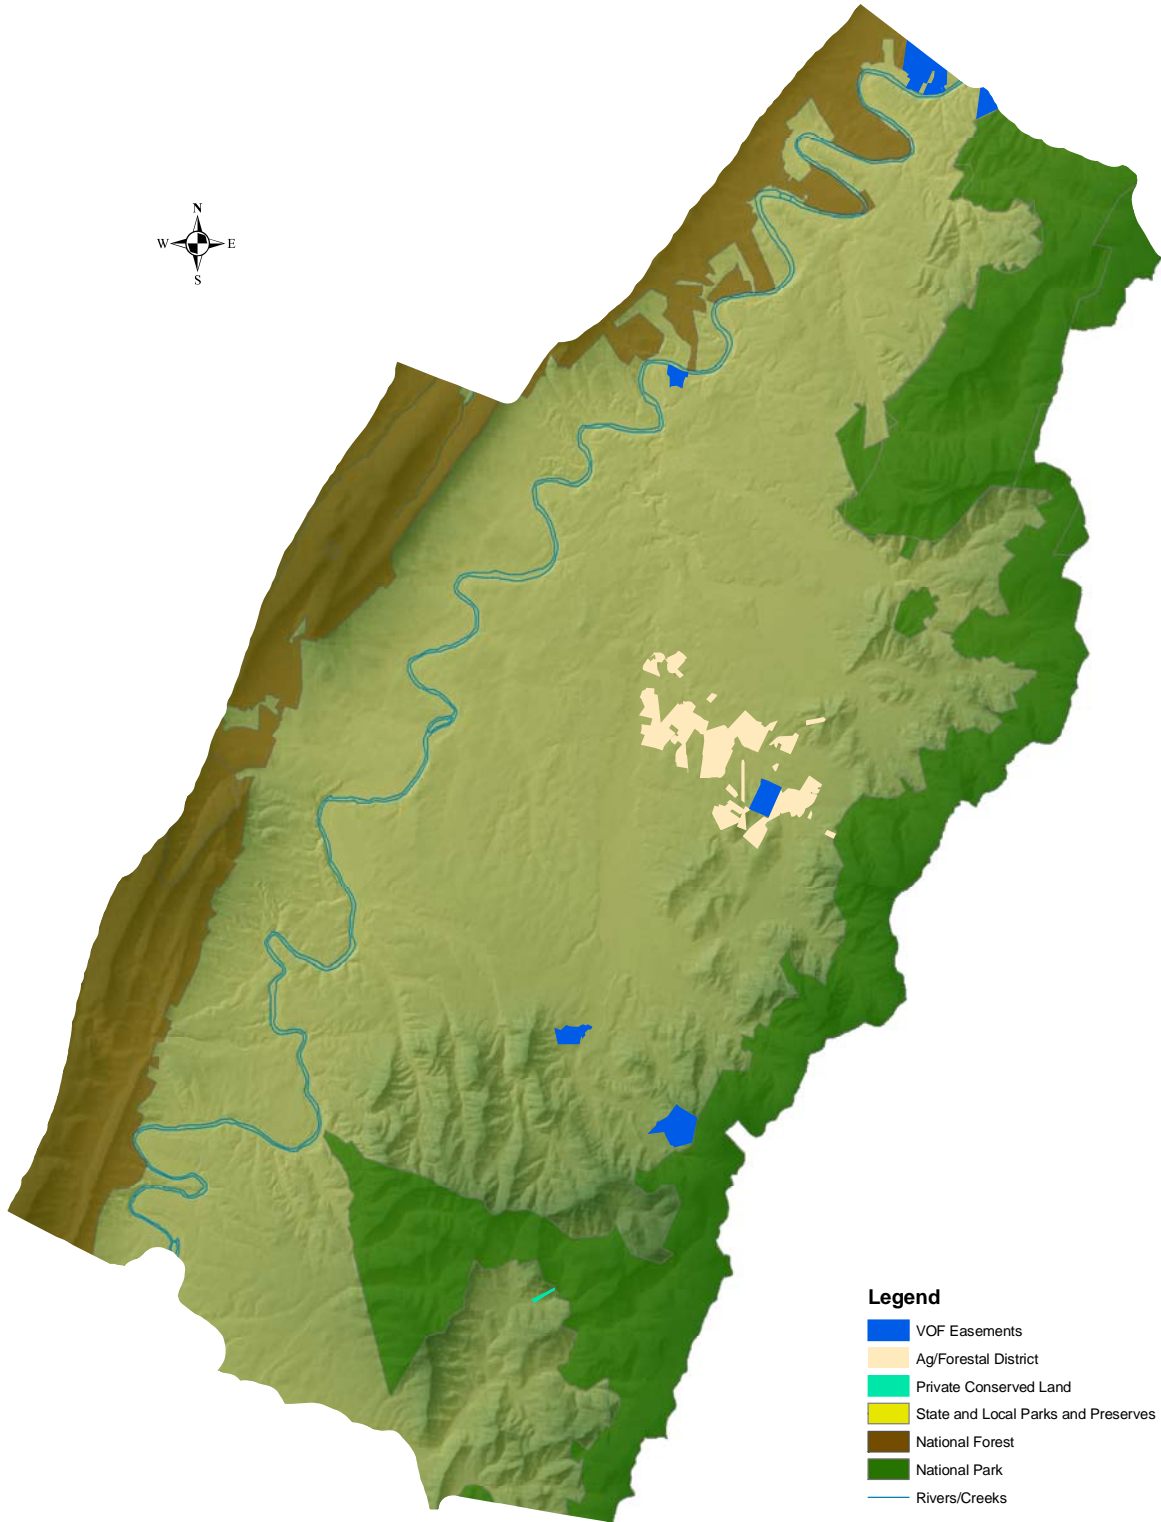

**VALLEY
CONSERVATION
COUNCIL**

Conservation Lands Page County

Copyright 2007 Valley Conservation Council, Staunton, Virginia.

Sources: ESRI Data & Maps CD 2000, the Virginia Dept. of Conservation & Recreation (2007), the Potomac Conservancy (2006), The Nature Conservancy (2007), and the Virginia Outdoors Foundation (2007).
Last updated 7/19/2007. Projected to UTM NAD 83 Zone 17.

This map should be utilized for general reference purposes only. Acreages and actual location of features may vary.

Legend

-  VOF Easements
-  Ag/Forestal District
-  Private Conserved Land
-  State and Local Parks and Preserves
-  National Forest
-  National Park
-  Rivers/Creeks