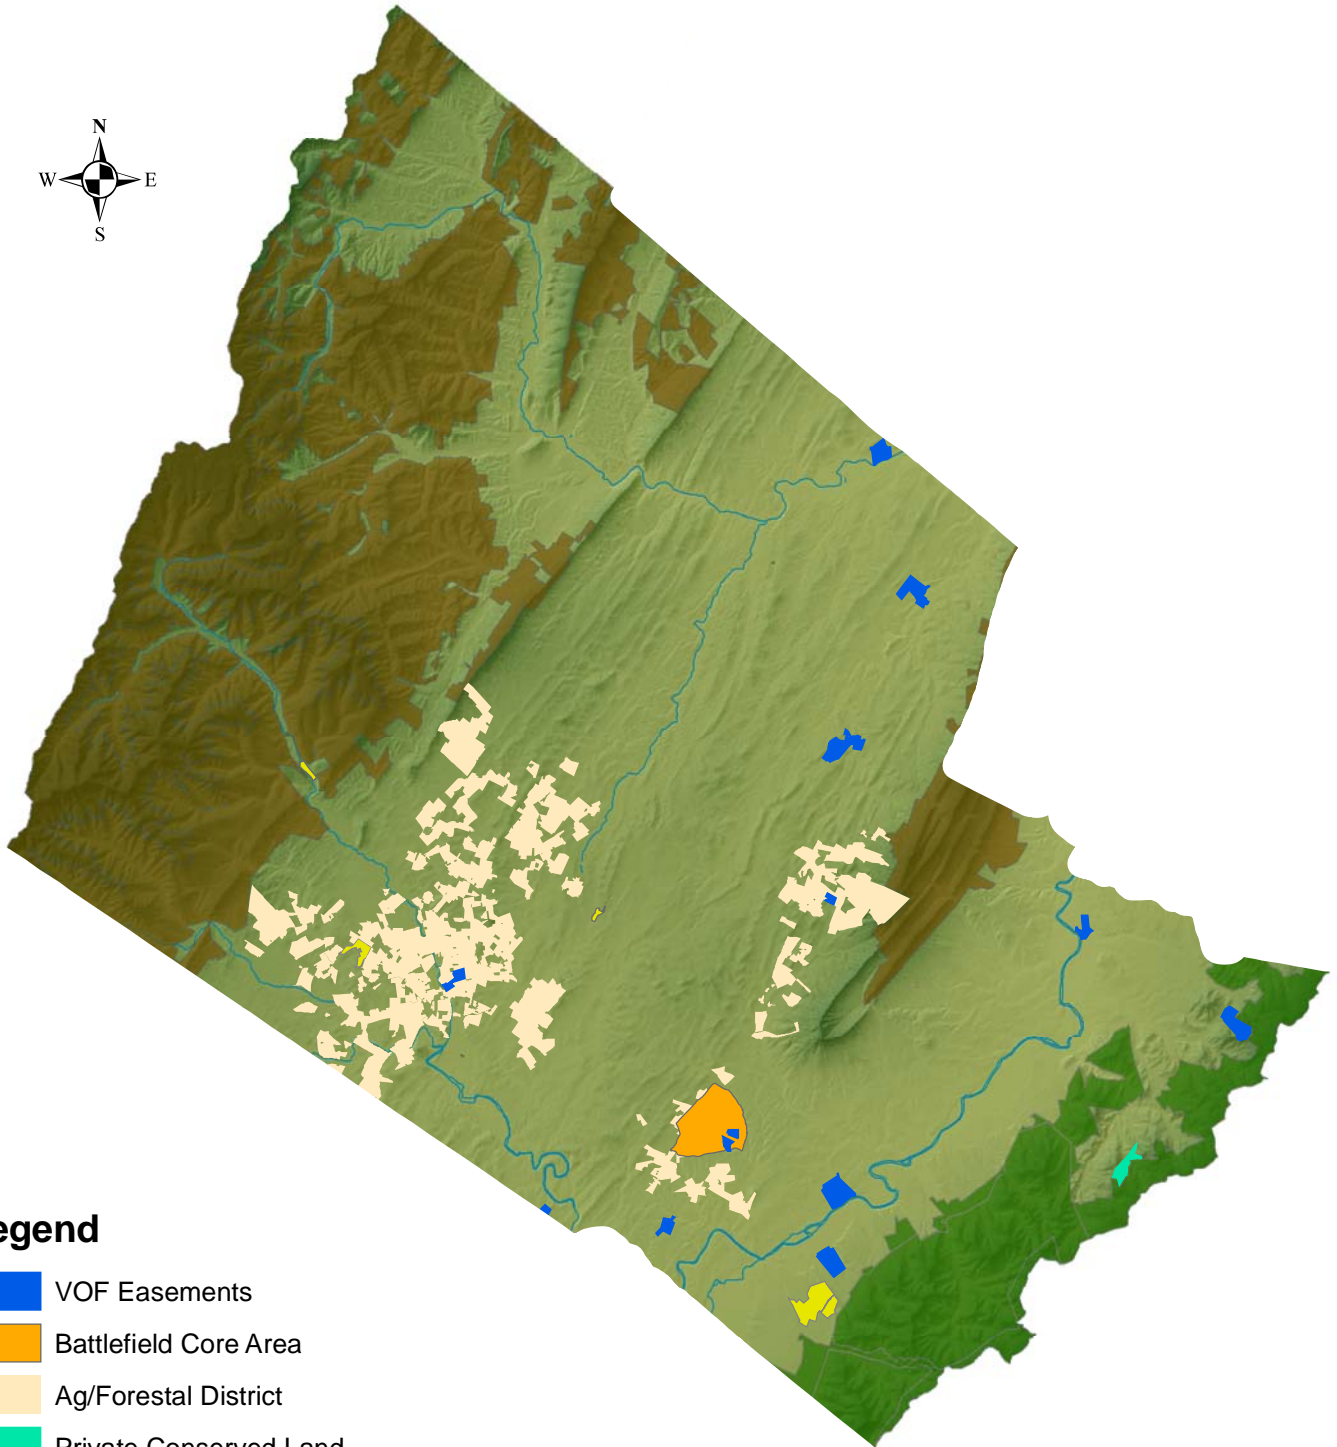

# Conservation Lands Rockingham County

Copyright 2007 Valley Conservation Council, Staunton, Virginia.

Sources: ESRI Data & Maps CD 2000, the Virginia Dept. of Conservation & Recreation (2007), the Potomac Conservancy (2006), The Nature Conservancy (2007), and the Virginia Outdoors Foundation (2007).  
Last updated 7/19/2007. Projected to UTM NAD 83 Zone 17.

This map should be utilized for general reference purposes only. Acreages and actual location of features may vary.

## Legend

-  VOF Easements
-  Battlefield Core Area
-  Ag/Forestal District
-  Private Conserved Land
-  State and Local Parks and Preserves
-  National Forest
-  National Park
-  Rivers/Creeks

0 2.5 5 10 Miles