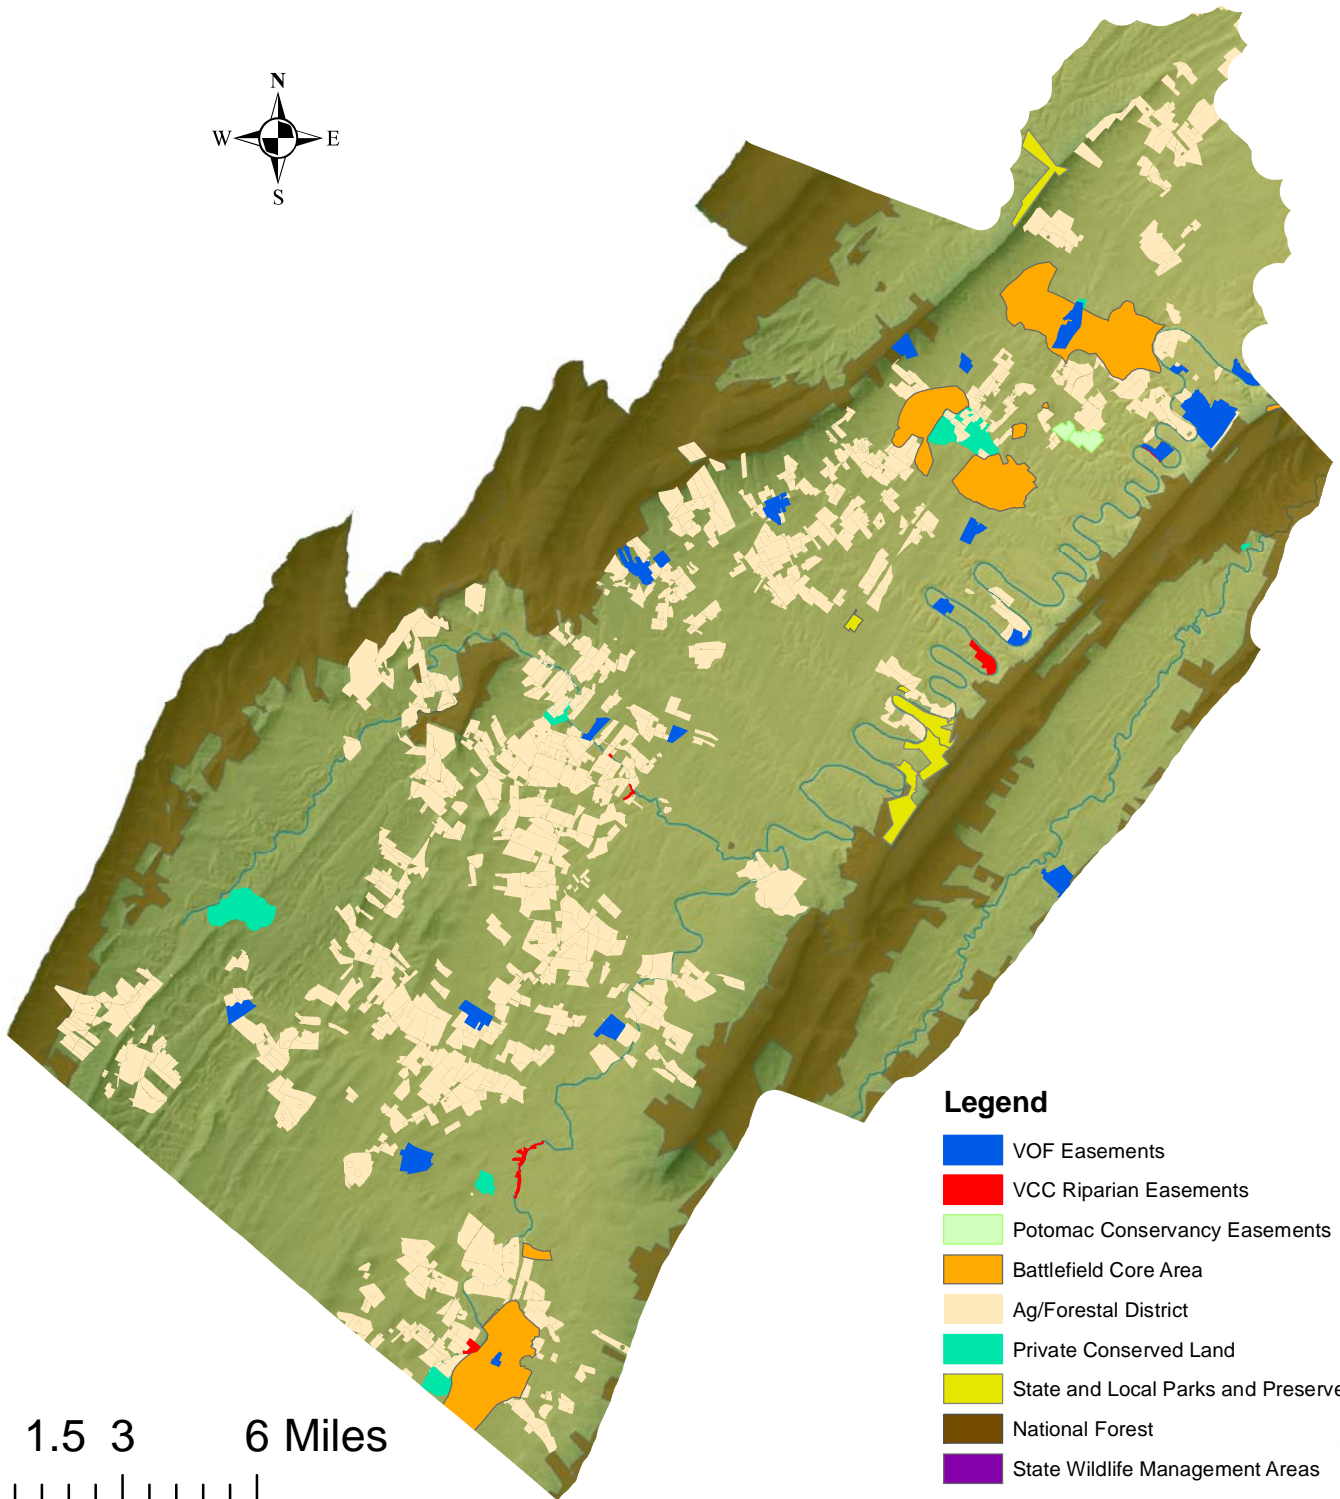

Conservation Lands Shenandoah County

Legend

- VOF Easements
- VCC Riparian Easements
- Potomac Conservancy Easements
- Battlefield Core Area
- Ag/Forestal District
- Private Conserved Land
- State and Local Parks and Preserves
- National Forest
- State Wildlife Management Areas
- Rivers/Creeks